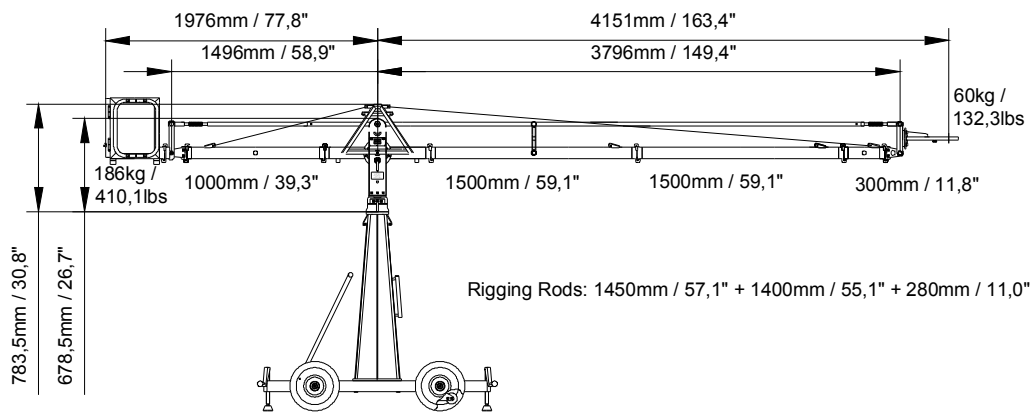

## Version 2-1000

The width of the rigging harness is 55cm / 22 inches