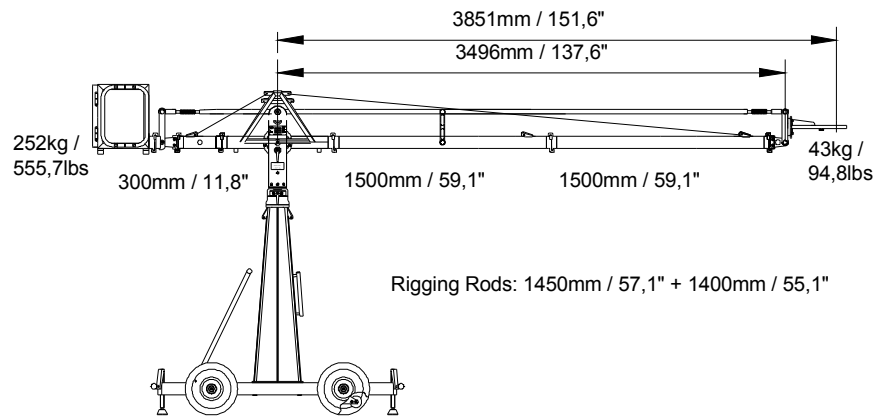

Version 2-300