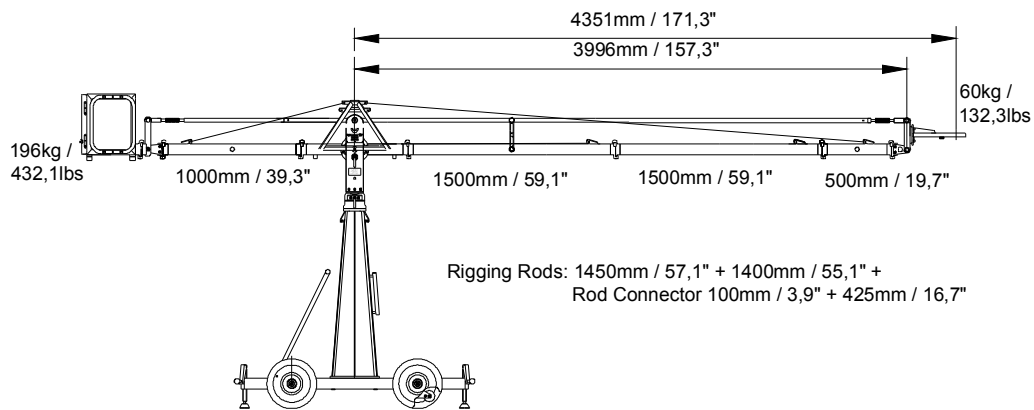

## Version 2-1000

The width of the rigging harness is 55cm / 22 inches