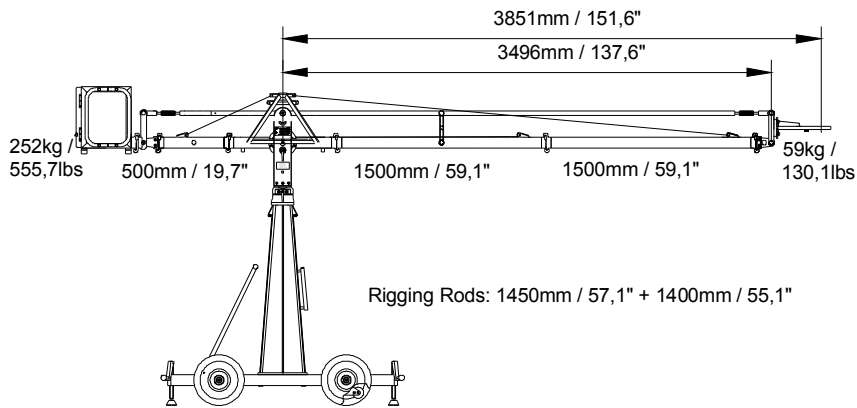

Version 2-500