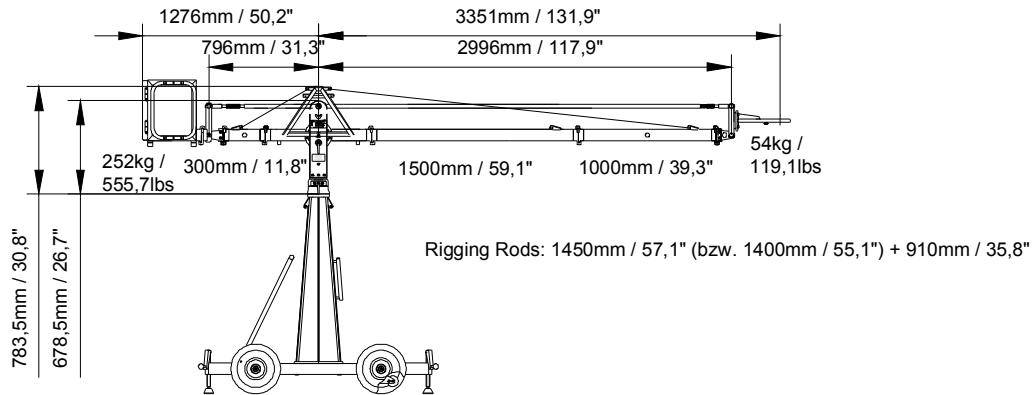

GF-Multi Jib TechSpecs

Version 1-300