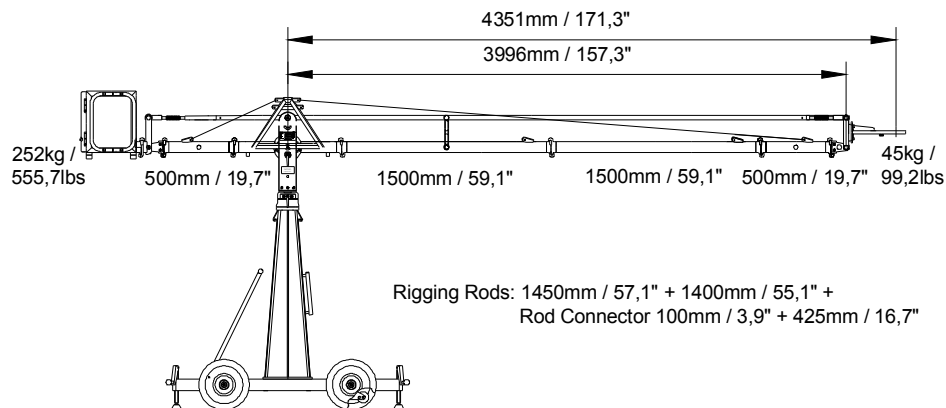

Version 4-500