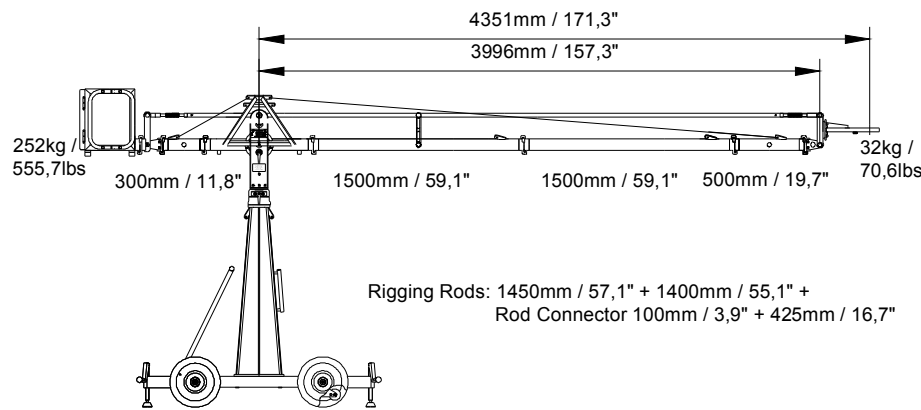

Version 3-300