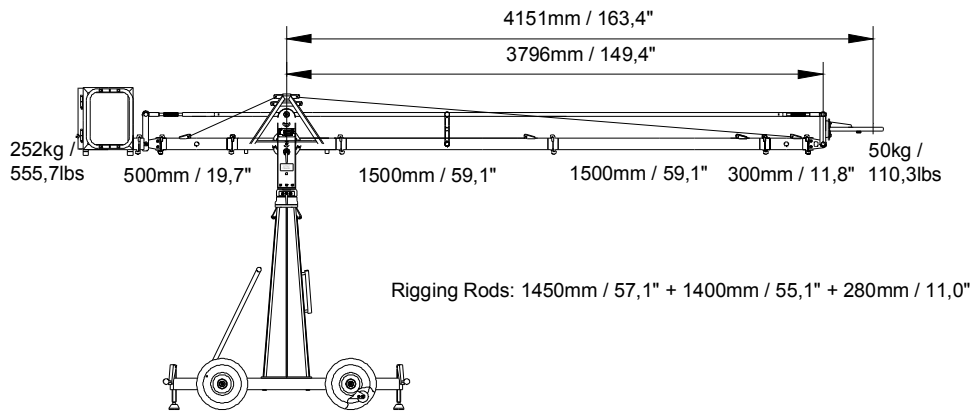

Version 3-500