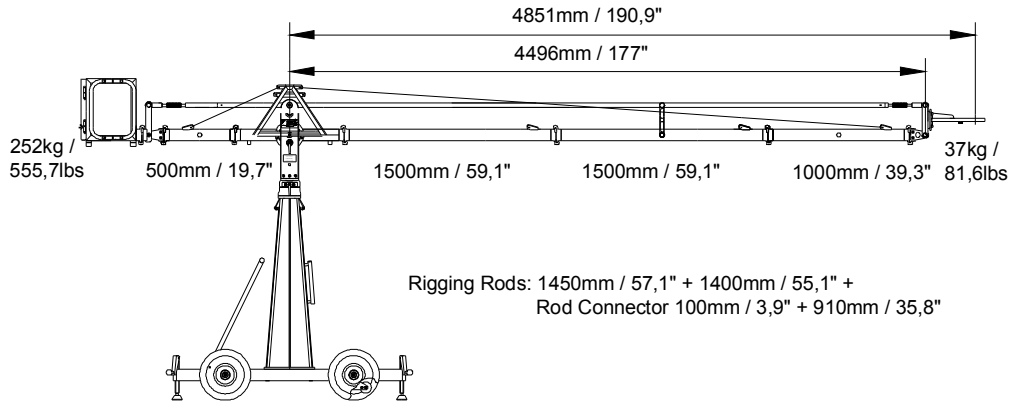

Version 5-500