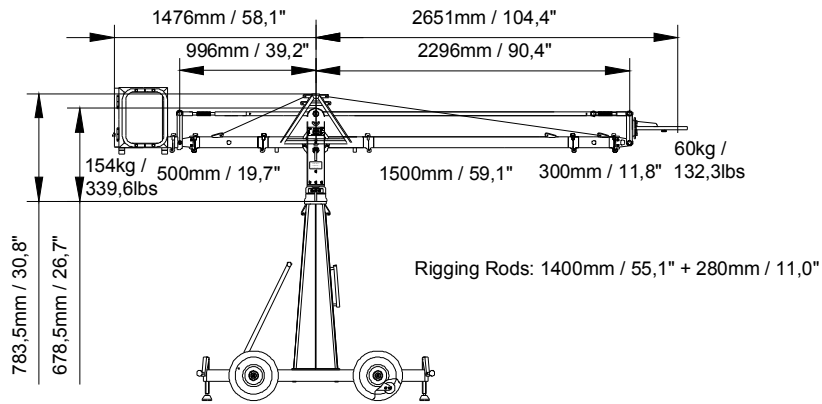

Version 1-500