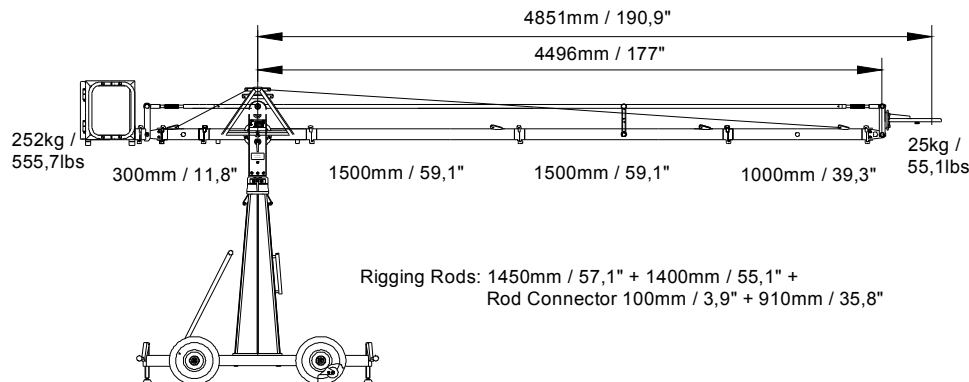

Version 4-300